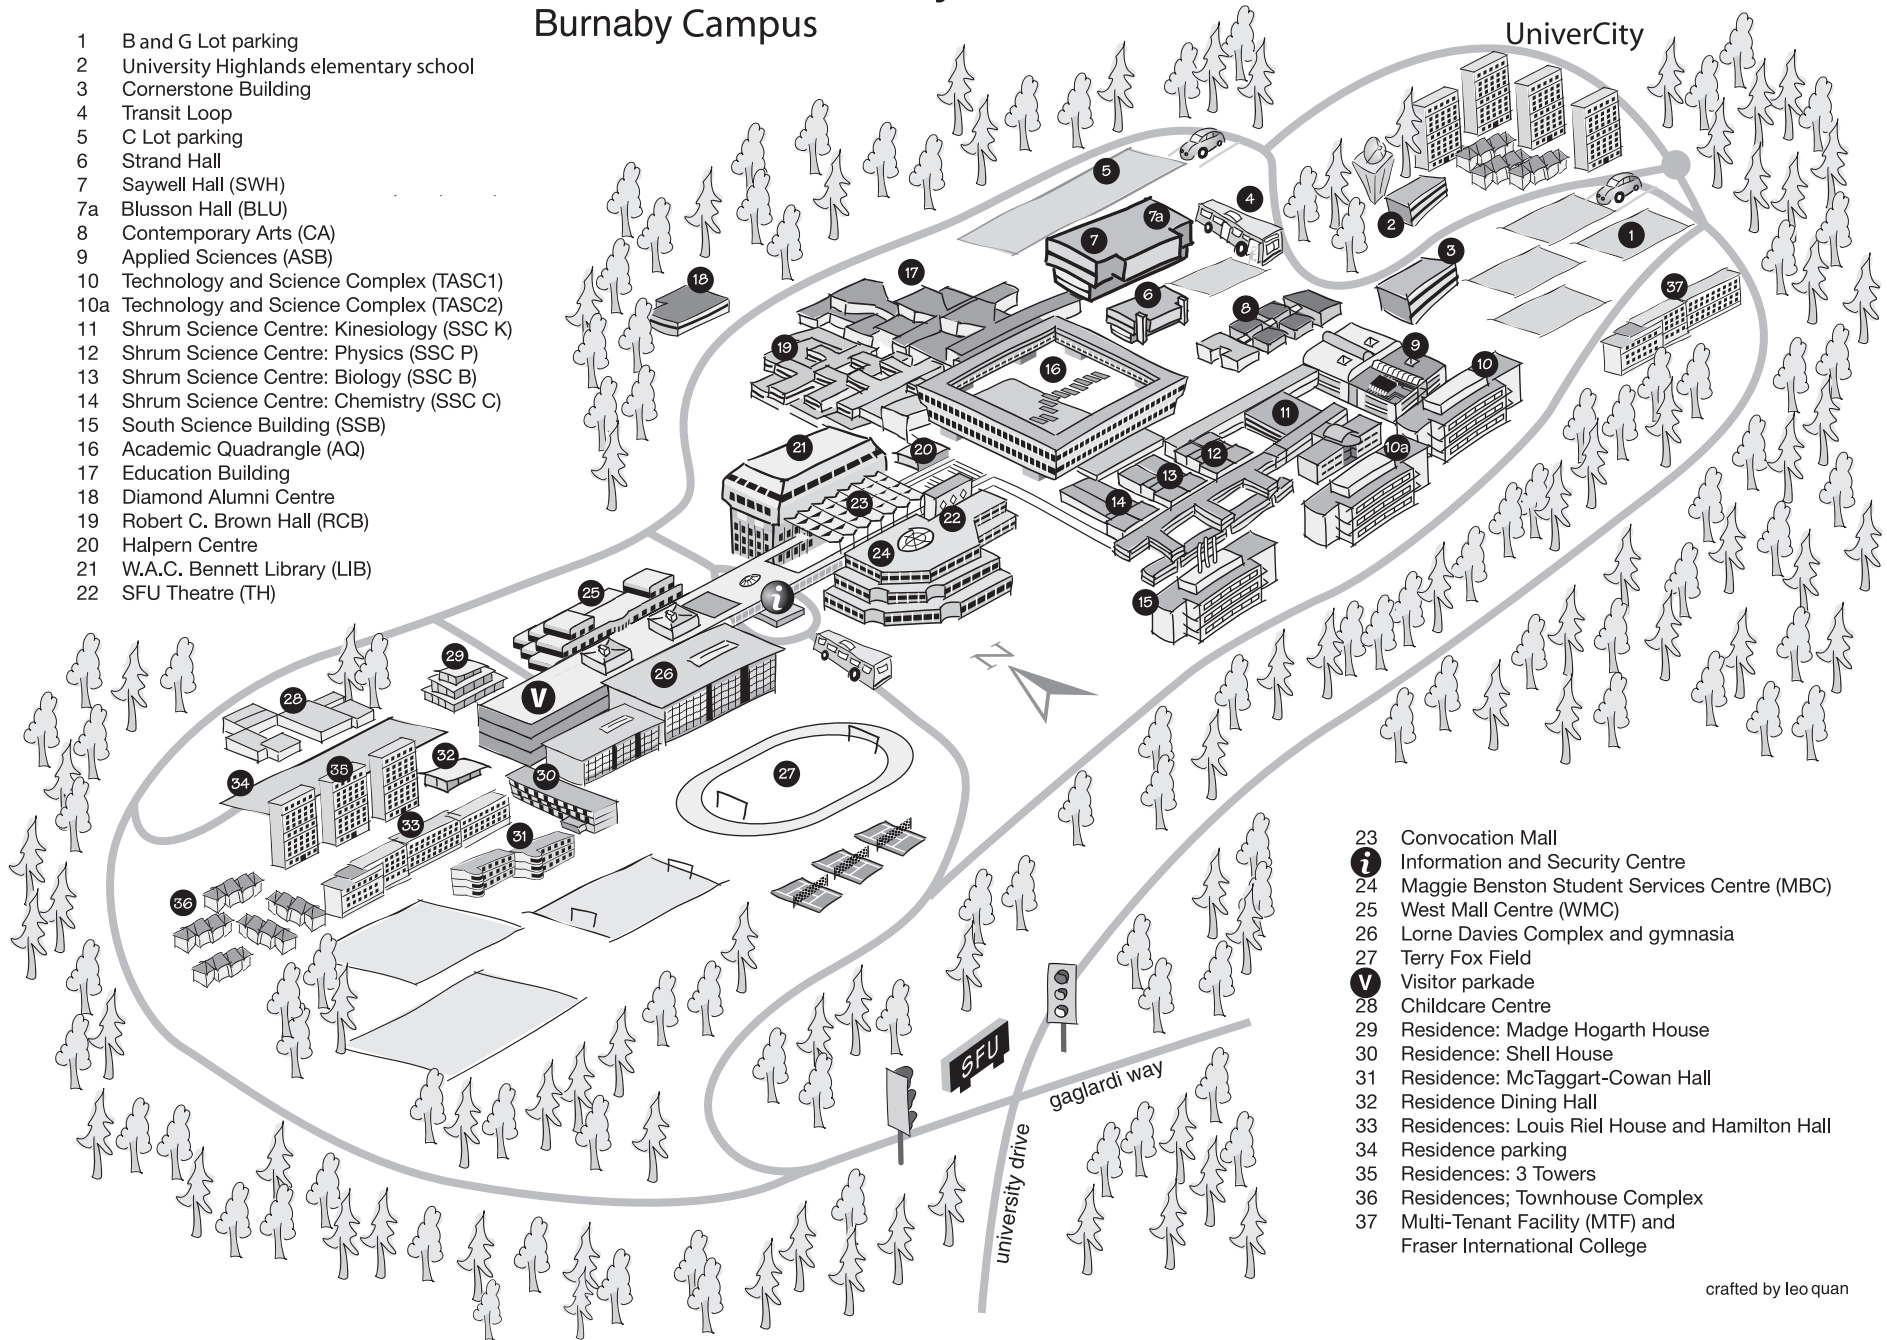

# Simon Fraser University Burnaby Campus

- 1 B and G Lot parking
- 2 University Highlands elementary school
- 3 Cornerstone Building
- 4 Transit Loop
- 5 C Lot parking
- 6 Strand Hall
- 7 Saywell Hall (SWH)
- 7a Blusson Hall (BLU)
- 8 Contemporary Arts (CA)
- 9 Applied Sciences (ASB)
- 10 Technology and Science Complex (TASC1)
- 10a Technology and Science Complex (TASC2)
- 11 Shrum Science Centre: Kinesiology (SSC K)
- 12 Shrum Science Centre: Physics (SSC P)
- 13 Shrum Science Centre: Biology (SSC B)
- 14 Shrum Science Centre: Chemistry (SSC C)
- 15 South Science Building (SSB)
- 16 Academic Quadrangle (AQ)
- 17 Education Building
- 18 Diamond Alumni Centre
- 19 Robert C. Brown Hall (RCB)
- 20 Halpern Centre
- 21 W.A.C. Bennett Library (LIB)
- 22 SFU Theatre (TH)

- 23 Convocation Mall
- i** Information and Security Centre
- 24 Maggie Benston Student Services Centre (MBC)
- 25 West Mall Centre (WMC)
- 26 Lorne Davies Complex and gymnasium
- 27 Terry Fox Field
- V** Visitor parkade
- 28 Childcare Centre
- 29 Residence: Madge Hogarth House
- 30 Residence: Shell House
- 31 Residence: McTaggart-Cowan Hall
- 32 Residence Dining Hall
- 33 Residences: Louis Riel House and Hamilton Hall
- 34 Residence parking
- 35 Residences: 3 Towers
- 36 Residences: Townhouse Complex
- 37 Multi-Tenant Facility (MTF) and Fraser International College